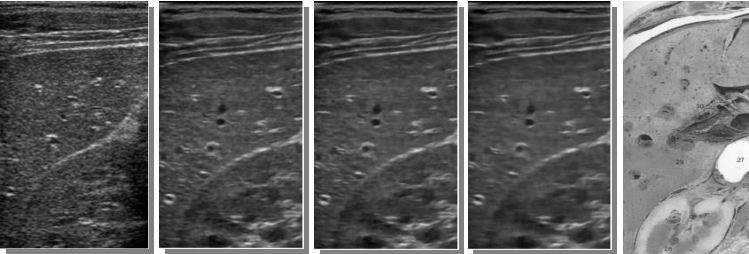

Ergonomic Design

Excellent Mobility

Approx. 8KG

Ergonomic Design

Uncompromised Imaging Performance

Innovative Technologies

eSRI: Speckle Reduction and Edge Enhancement

PHI: Pulse Inversion Harmonics

Quick Imaging Tools

SCI: Spatial Compound Imaging

Multi-Beam

Uncompromised Imaging Performance

eSRI: Speckle Reduction and Edge Enhancement

eSRI: 0

eSRI: 5

eSRI: 8