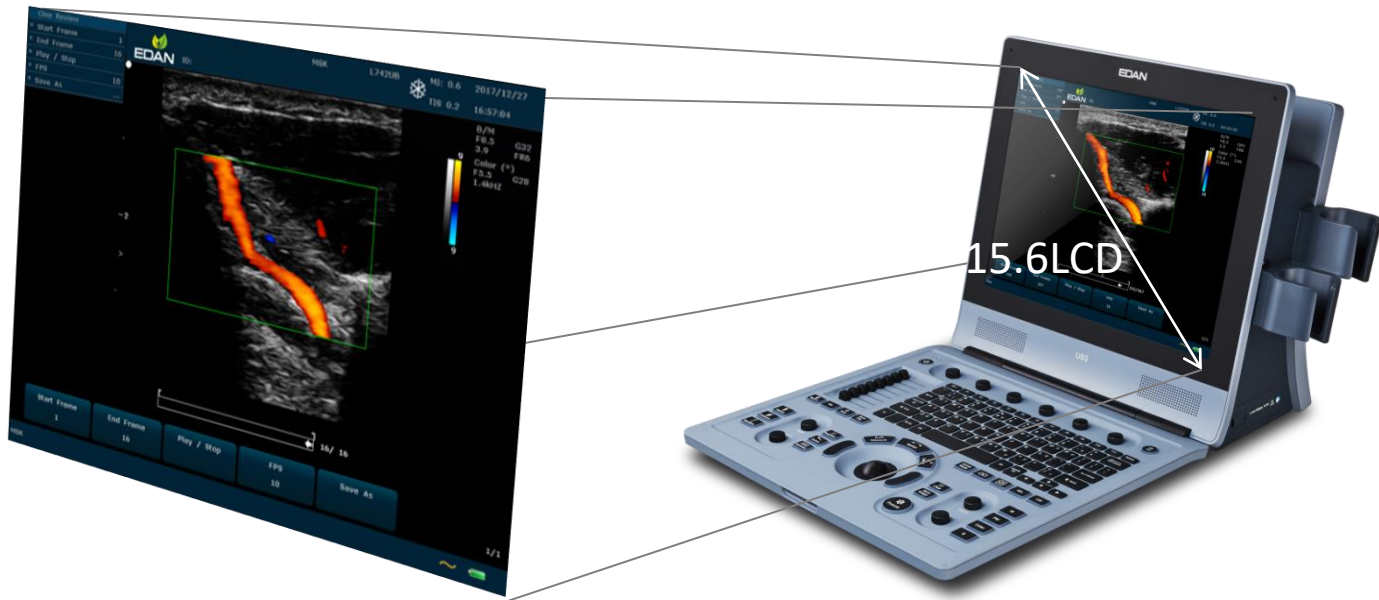

EDAN

A world of potential

U60

Clear, Compact, Comprehensive

EDAN Compact Color Doppler Ultrasound Portfolio

- Ergonomic Design
- Uncompromised Imaging Performance
- Expanding Applications
- Accessories Information

Ergonomic Design

Ergonomic Design

Large LCD Monitor for Enhanced Display

Ergonomic Design

Integrated Probe Holder

Two Transducer Connectors

Integrated Battery with 80 minutes life

Streamlined and User-friendly Design

Ergonomic Design

Excellent Mobility

Approx. 8KG

Ergonomic Design

Uncompromised Imaging Performance

Innovative Technologies

eSRI: Speckle Reduction and Edge Enhancement

PHI: Pulse Inversion Harmonics

In B-mode, the Quick imaging tools feature adjusts multiple parameters to provide the best possible image quality.

In Doppler, the Quick imaging tools feature adjusts for flow state reducing keystrokes.