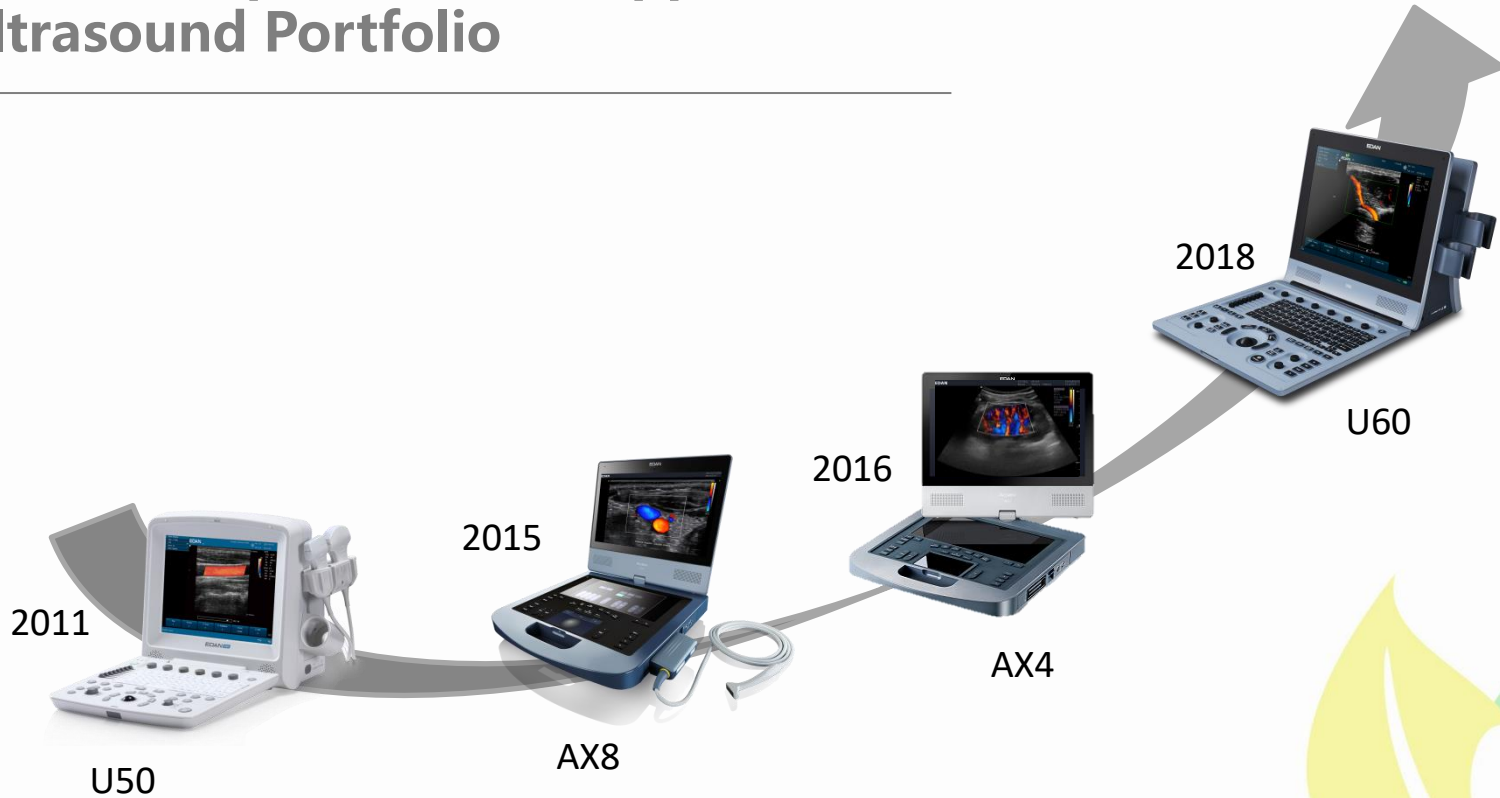

EDAN

A world of potential

U60

Clear, Compact, Comprehensive

EDAN Compact Color Doppler Ultrasound Portfolio

- Ergonomic Design
- Uncompromised Imaging Performance
- Expanding Applications
- Accessories Information

Ergonomic Design

Ergonomic Design

Large LCD Monitor for Enhanced Display

Ergonomic Design

Integrated Probe Holder

Two Transducer Connectors

Integrated Battery with 80 minutes life

Streamlined and User-friendly Design

Ergonomic Design

Excellent Mobility

Approx. 8KG

Ergonomic Design

Uncompromised Imaging Performance

Innovative Technologies

eSRI: Speckle Reduction and Edge Enhancement

PHI: Pulse Inversion Harmonics