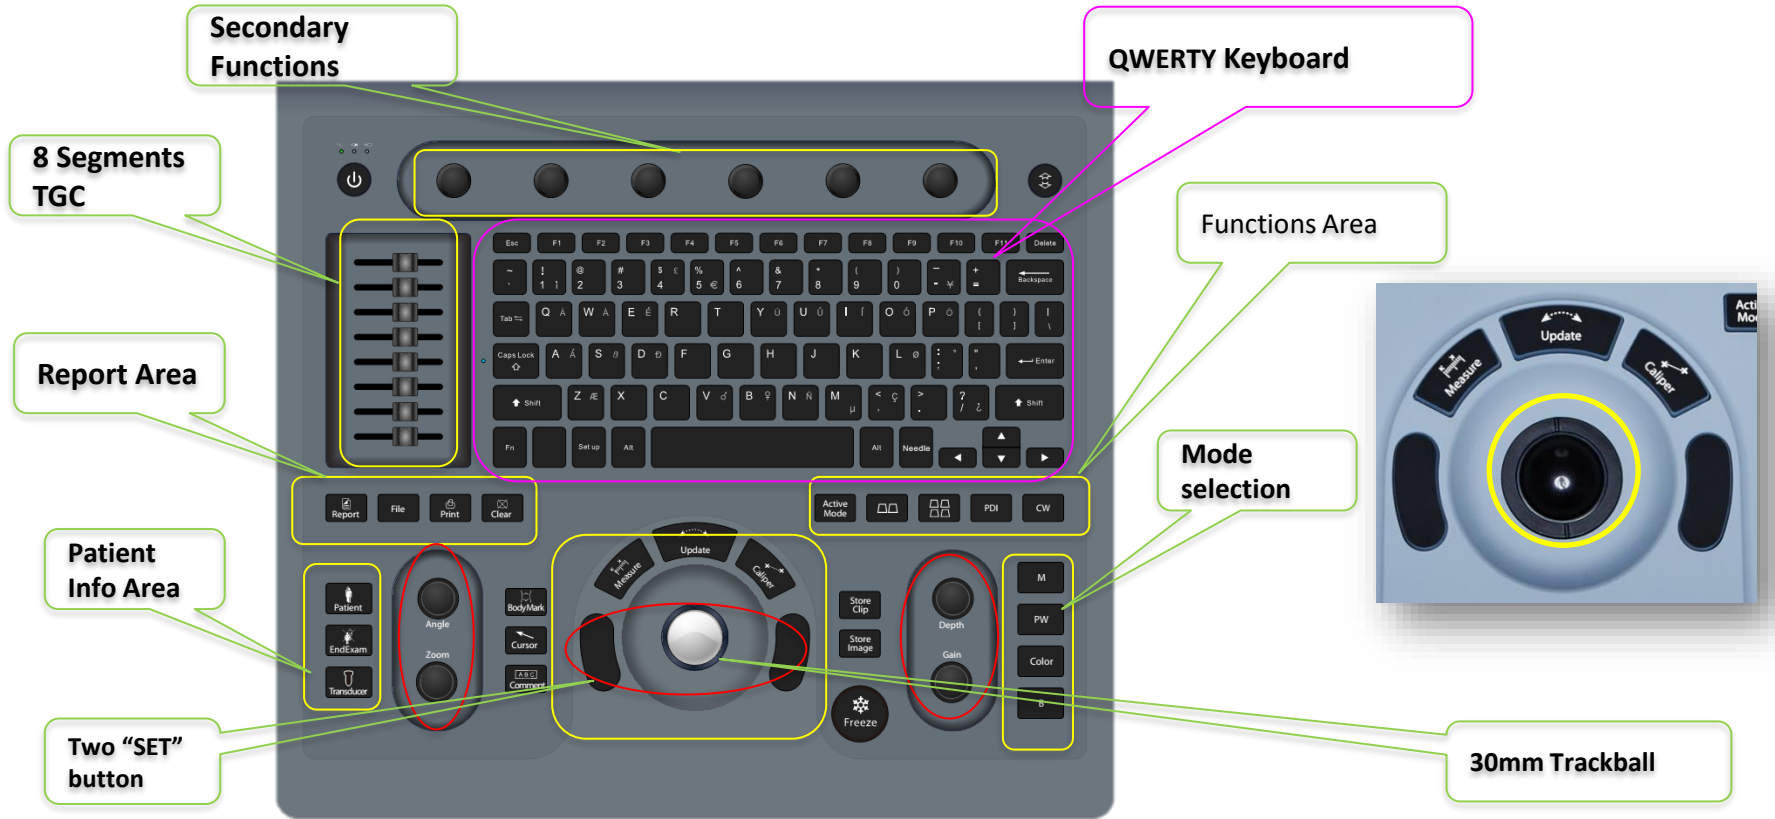

EDAN

A world of potential

U60

Clear, Compact, Comprehensive

EDAN Compact Color Doppler Ultrasound Portfolio

- Ergonomic Design
- Uncompromised Imaging Performance
- Expanding Applications
- Accessories Information

Ergonomic Design

Ergonomic Design

Large LCD Monitor for Enhanced Display

Ergonomic Design

Integrated Probe Holder

Two Transducer Connectors

Integrated Battery with 80 minutes life

Streamlined and User-friendly Design

Ergonomic Design

Excellent Mobility

Approx. 8KG

Ergonomic Design

Uncompromised Imaging Performance

Innovative Technologies

eSRI: Speckle Reduction and Edge Enhancement

PHI: Pulse Inversion Harmonics

In B-mode, the Quick imaging tools feature adjusts multiple parameters to provide the best possible image quality.

In Doppler, the Quick imaging tools feature adjusts for flow state reducing keystrokes.