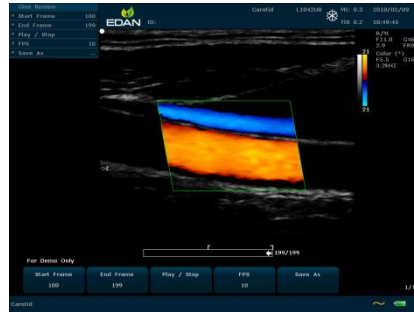

Harmonics ON

Uncompromised Imaging Performance

Multi-Beam Imaging

Uncompromised Imaging Performance

Quick Imaging tools

Quick Imaging tools: quickly optimize multiple parameters resulting in rapid optimization in imaging for all modes.

In B-mode, the Quick imaging tools feature adjusts multiple parameters to provide the best possible image quality.

In Doppler, the Quick imaging tools feature adjusts for flow state reducing keystrokes.

Uncompromised Imaging Performance

Quick Imaging Tools

Low Flow

Medium Flow

High Flow

Detail

Soft

High Contrast