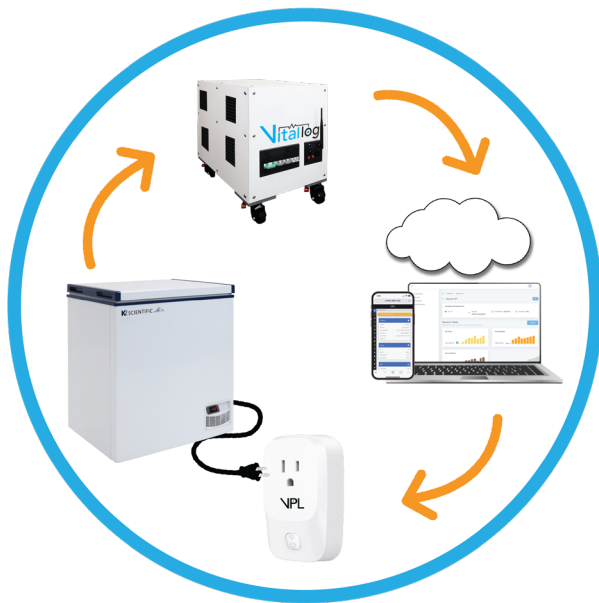

VPS Spec Sheet

(Vital Power Supply)

Explore our tailor-made Battery Backup solutions; precisely meeting your power protection needs for ultimate peace of mind. We assess, customize, and ensure reliability, setting us apart from generic options. Your power protection aligns perfectly with your requirements, providing unwavering confidence for your business. The power supply remains uninterrupted, with a transfer time of 15 milliseconds.

VPS setup and configuration is effortless. All data is securely stored in the VitalLog Cloud, backed by AWS ensuring round-the-clock protection and access to critical power consumption information. VPS is a central component in the VitalLog Ecosystem, seamlessly integrating with our power, temperature and environmental monitoring devices.

Model: VL-UPS-US-14KW

The VitalLog Ecosystem

Highlights

- Safer, Longer Lasting LiFePO4 Batteries.
- 6000-8000 Cycles Before 80% Capacity.
- 14kWh Total Energy Storage.
- 6000VA/6000W Max Continuous Power.
- Smart-Sync with VPL and Other VL products.
 - Text Message, Email, Wi-Fi, Run-Time, & Power Usage Alerts.
- VitalLog Cloud Storage, Alerts, & Analytics.

Technical Specifications

Performance Specifications

Model	VL-UPS-US-14KW
Total Energy Storage	14kWh
Max Continuous Power	6000W
Input Voltage Range	120-240 VAC
Input/Output Frequency	50Hz/60Hz Auto Sensing
Output Voltage	120/240 VAC
Output Waveform	Pure Sine Wave
Peak Efficiency (ECO mode)	99%
Peak Efficiency (Battery mode)	93%
Nominal Battery Voltage	48V
Maximum Battery Voltage	60V
Transfer Time (AC Mode to Batt. Mode)	15ms
Charging Mode	3-stage
Max AC Charging Current	50A
Battery Type	Lithium Iron Phosphate (LiFePo4)
Warranty	7 years